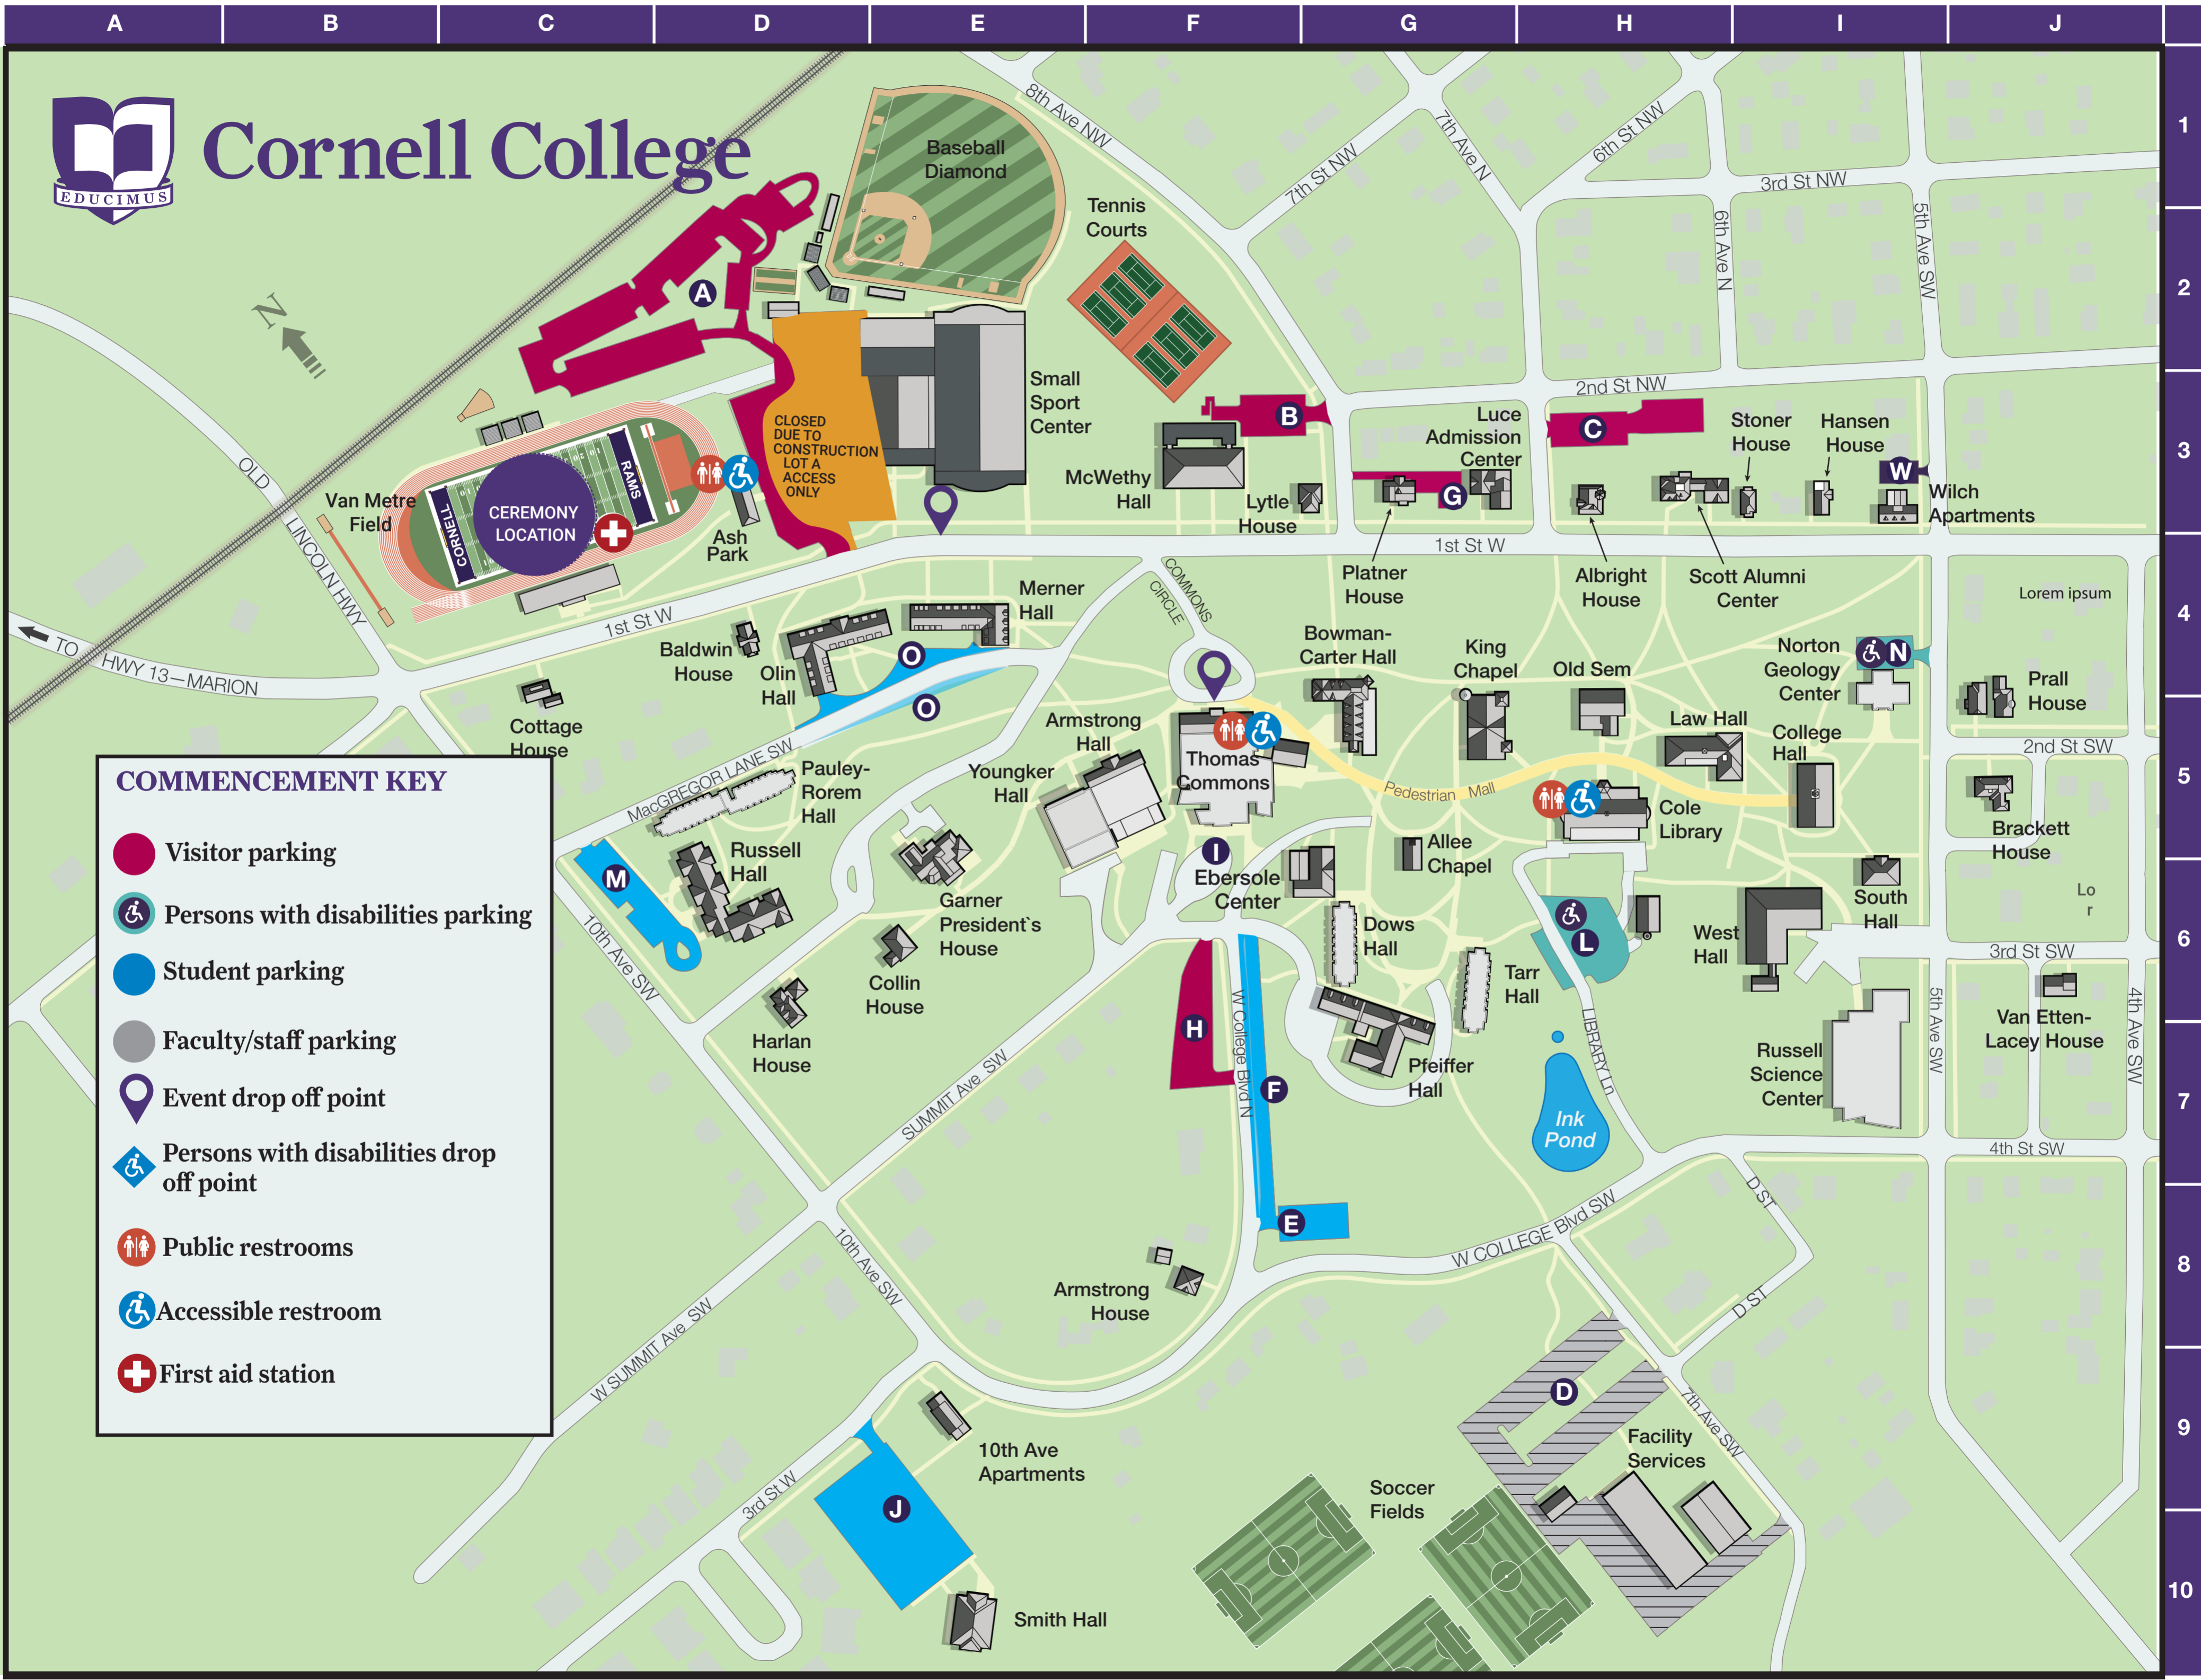

Cornell College

COMMENCEMENT KEY

-  Visitor parking
-  Persons with disabilities parking
-  Student parking
-  Faculty/staff parking
-  Event drop off point
-  Persons with disabilities drop off point
-  Public restrooms
-  Accessible restroom
-  First aid station

1
2
3
4
5
6
7
8
9
10