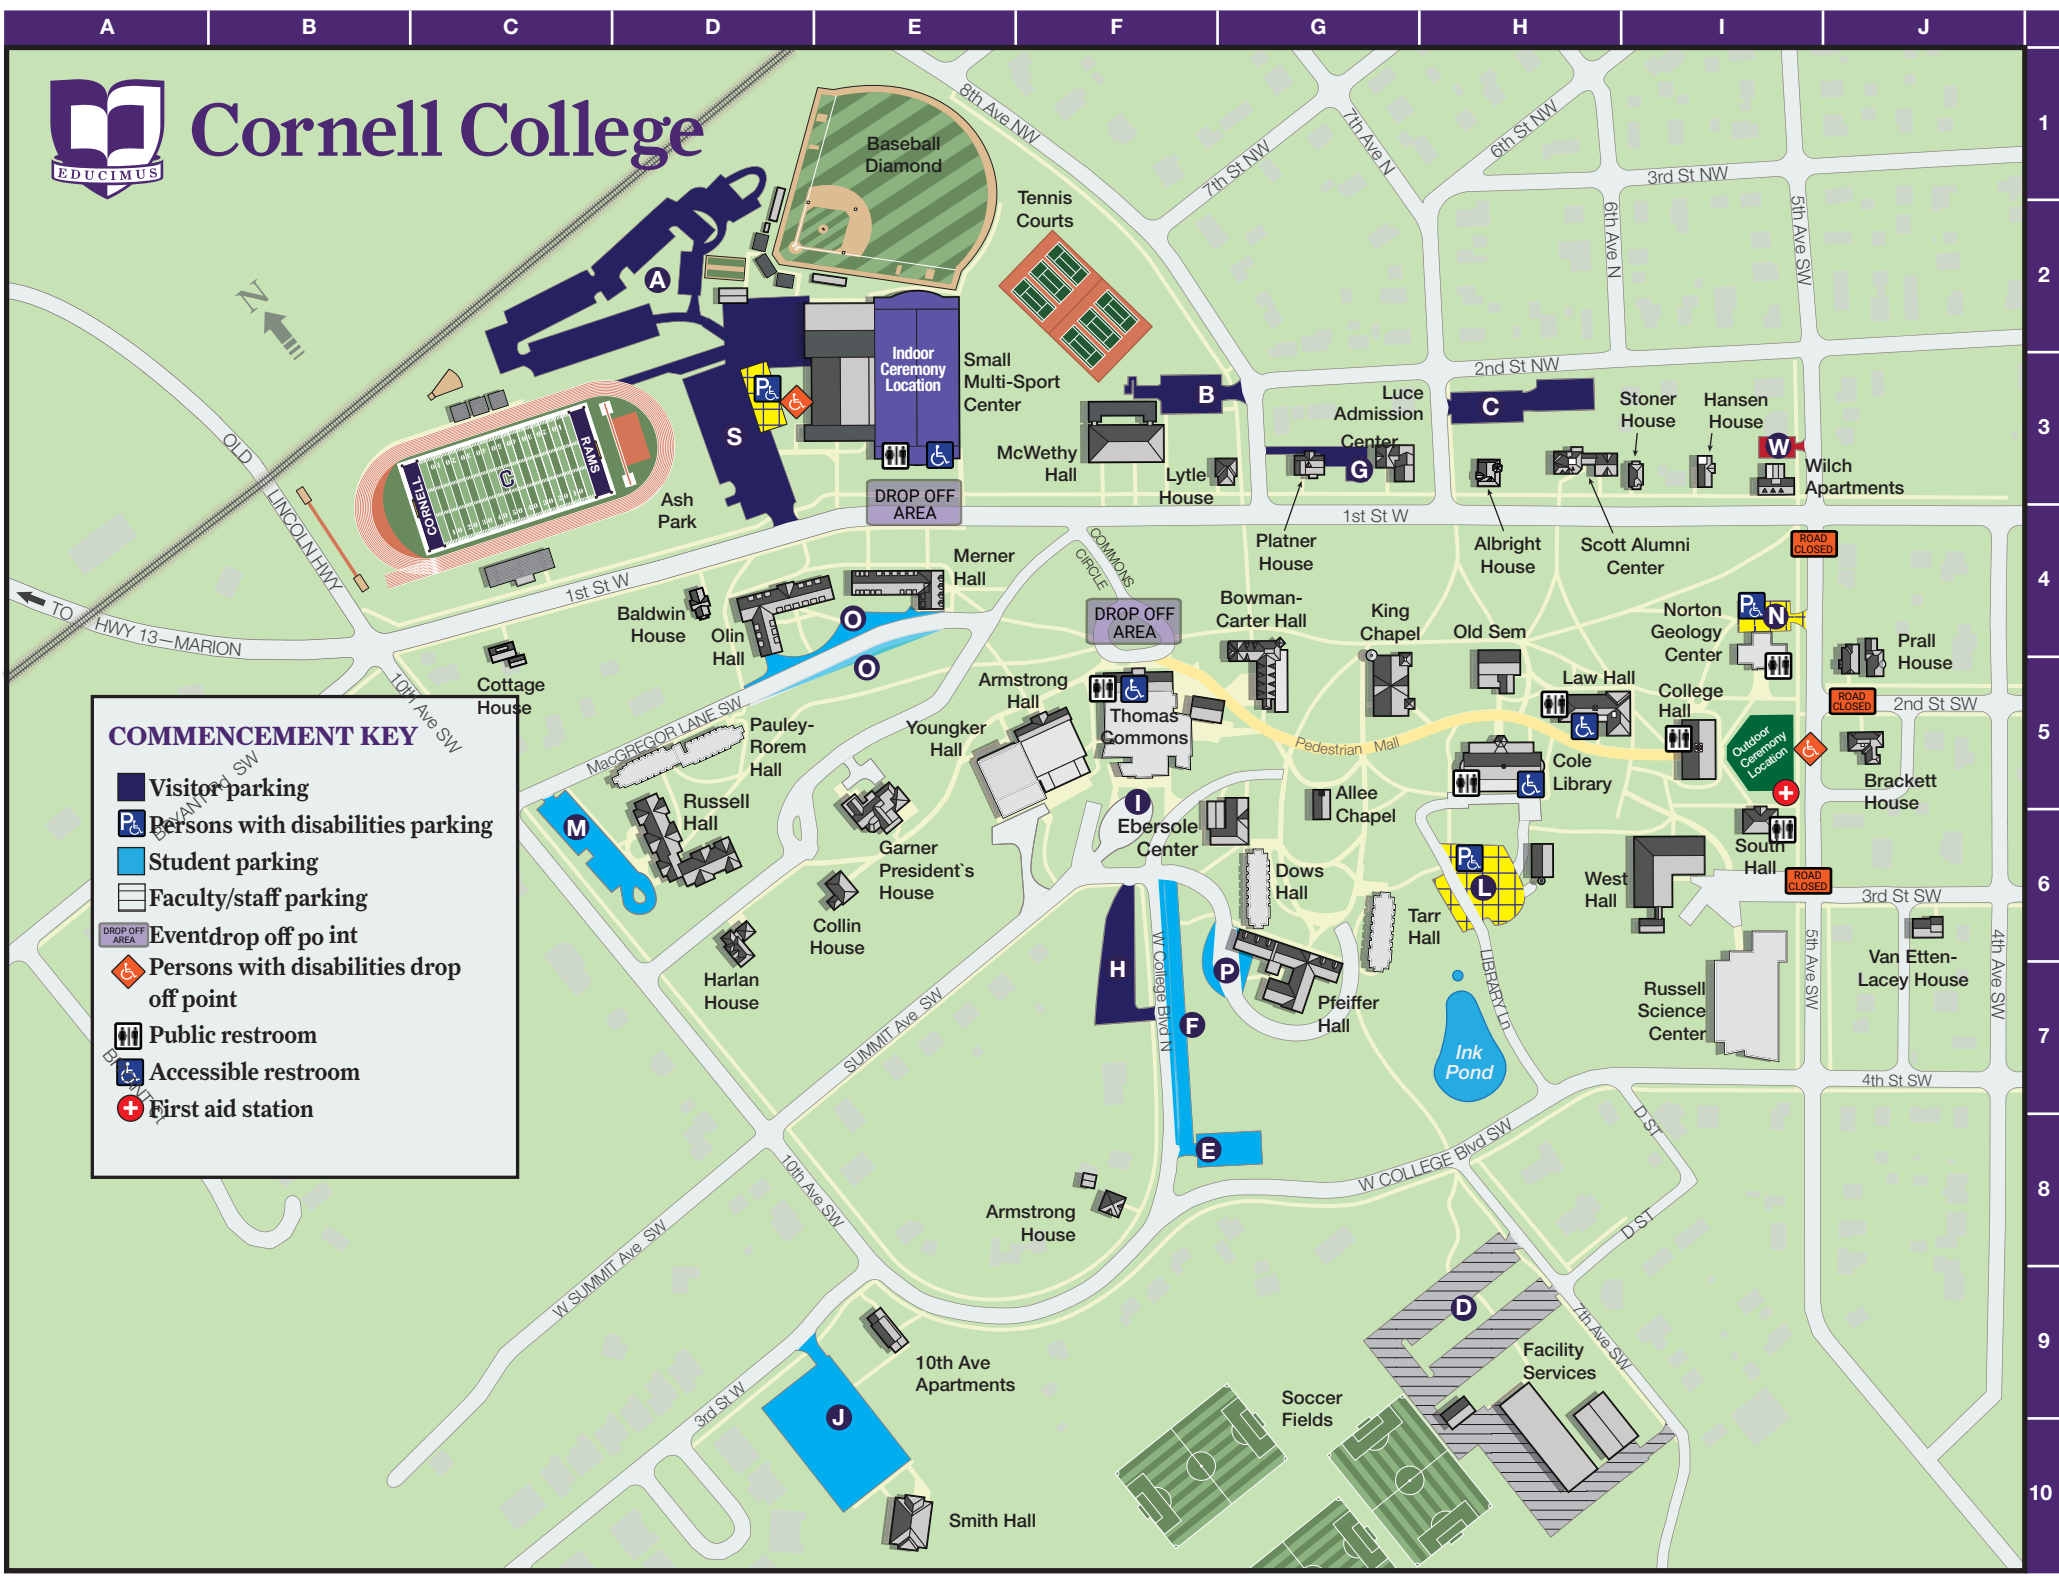

Cornell College

COMMENCEMENT KEY

-  Visitor parking
-  Persons with disabilities parking
-  Student parking
-  Faculty/staff parking
-  Event drop off point
-  Persons with disabilities drop off point
-  Public restroom
-  Accessible restroom
-  First aid station

1
2
3
4
5
6
7
8
9
10