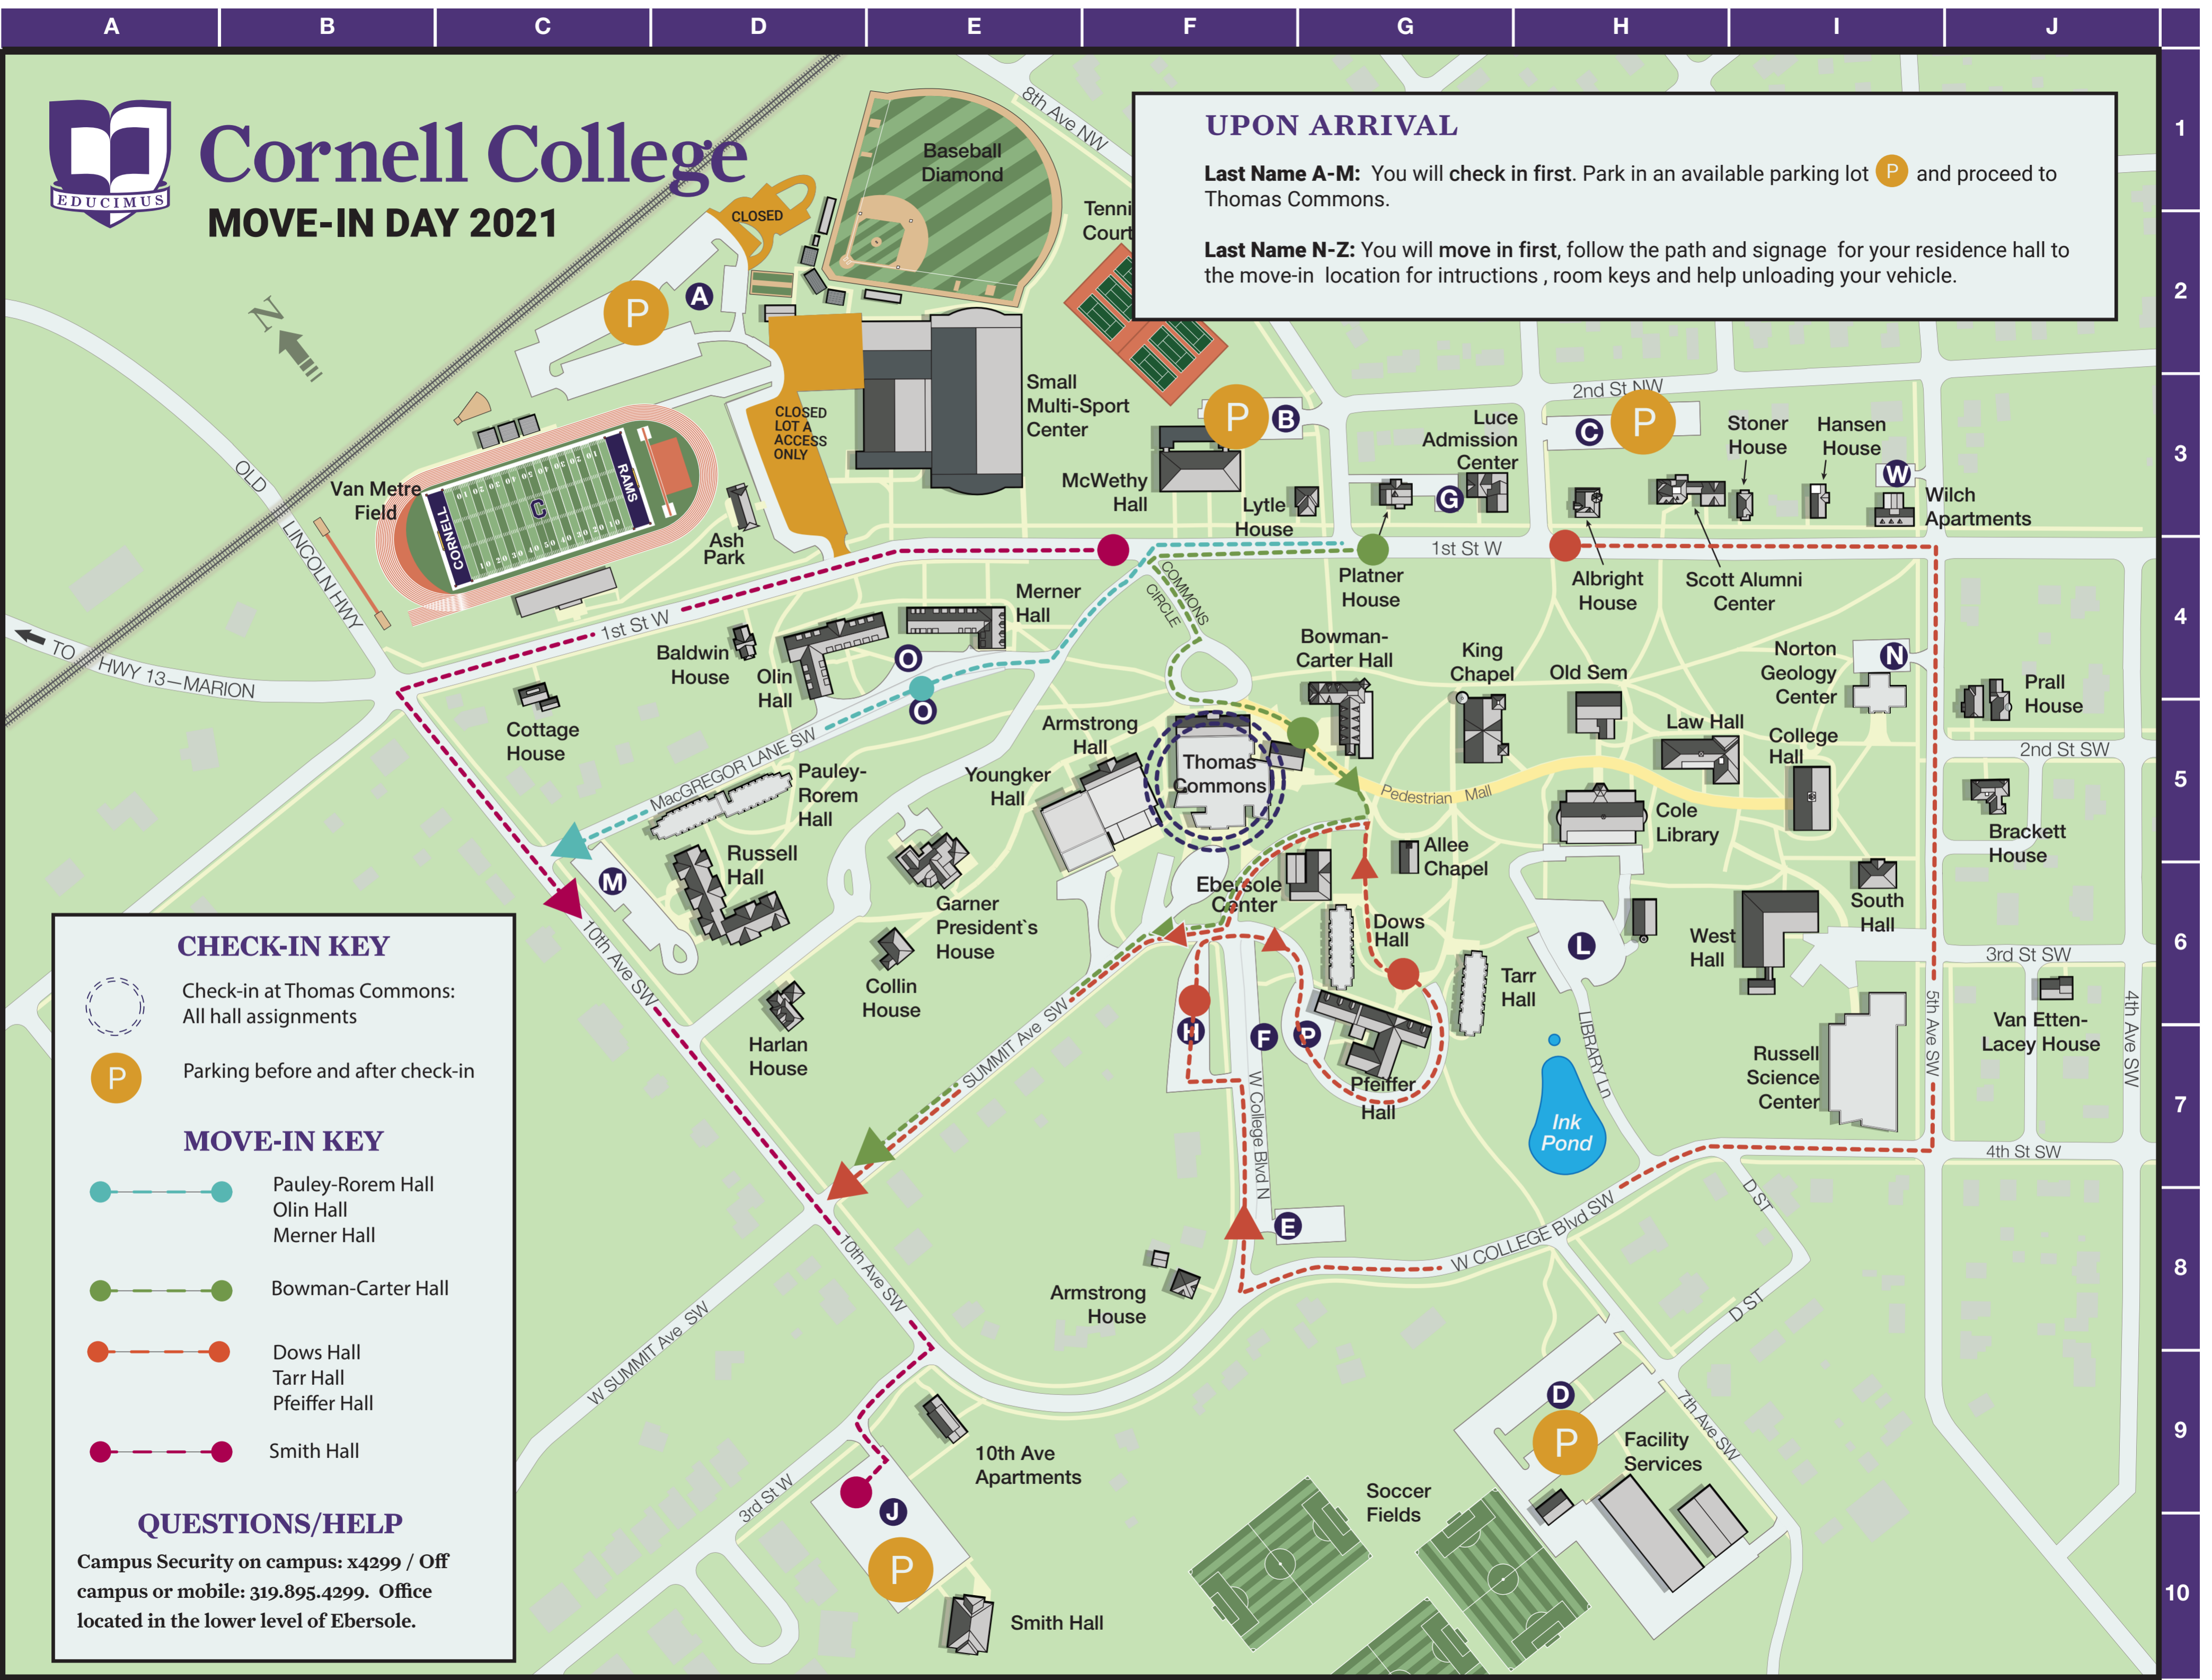

Cornell College

MOVE-IN DAY 2021

UPON ARRIVAL

Last Name A-M: You will check in first. Park in an available parking lot **P** and proceed to Thomas Commons.

Last Name N-Z: You will move in first, follow the path and signage for your residence hall to the move-in location for instructions, room keys and help unloading your vehicle.

CHECK-IN KEY

Check-in at Thomas Commons:
All hall assignments

Parking before and after check-in

MOVE-IN KEY

Pauley-Rorem Hall
Olin Hall
Merner Hall

Bowman-Carter Hall

Dows Hall
Tarr Hall
Pfeiffer Hall

Smith Hall

QUESTIONS/HELP

Campus Security on campus: x4299 / Off campus or mobile: 319.895.4299. Office located in the lower level of Ebersole.

1
2
3
4
5
6
7
8
9
10