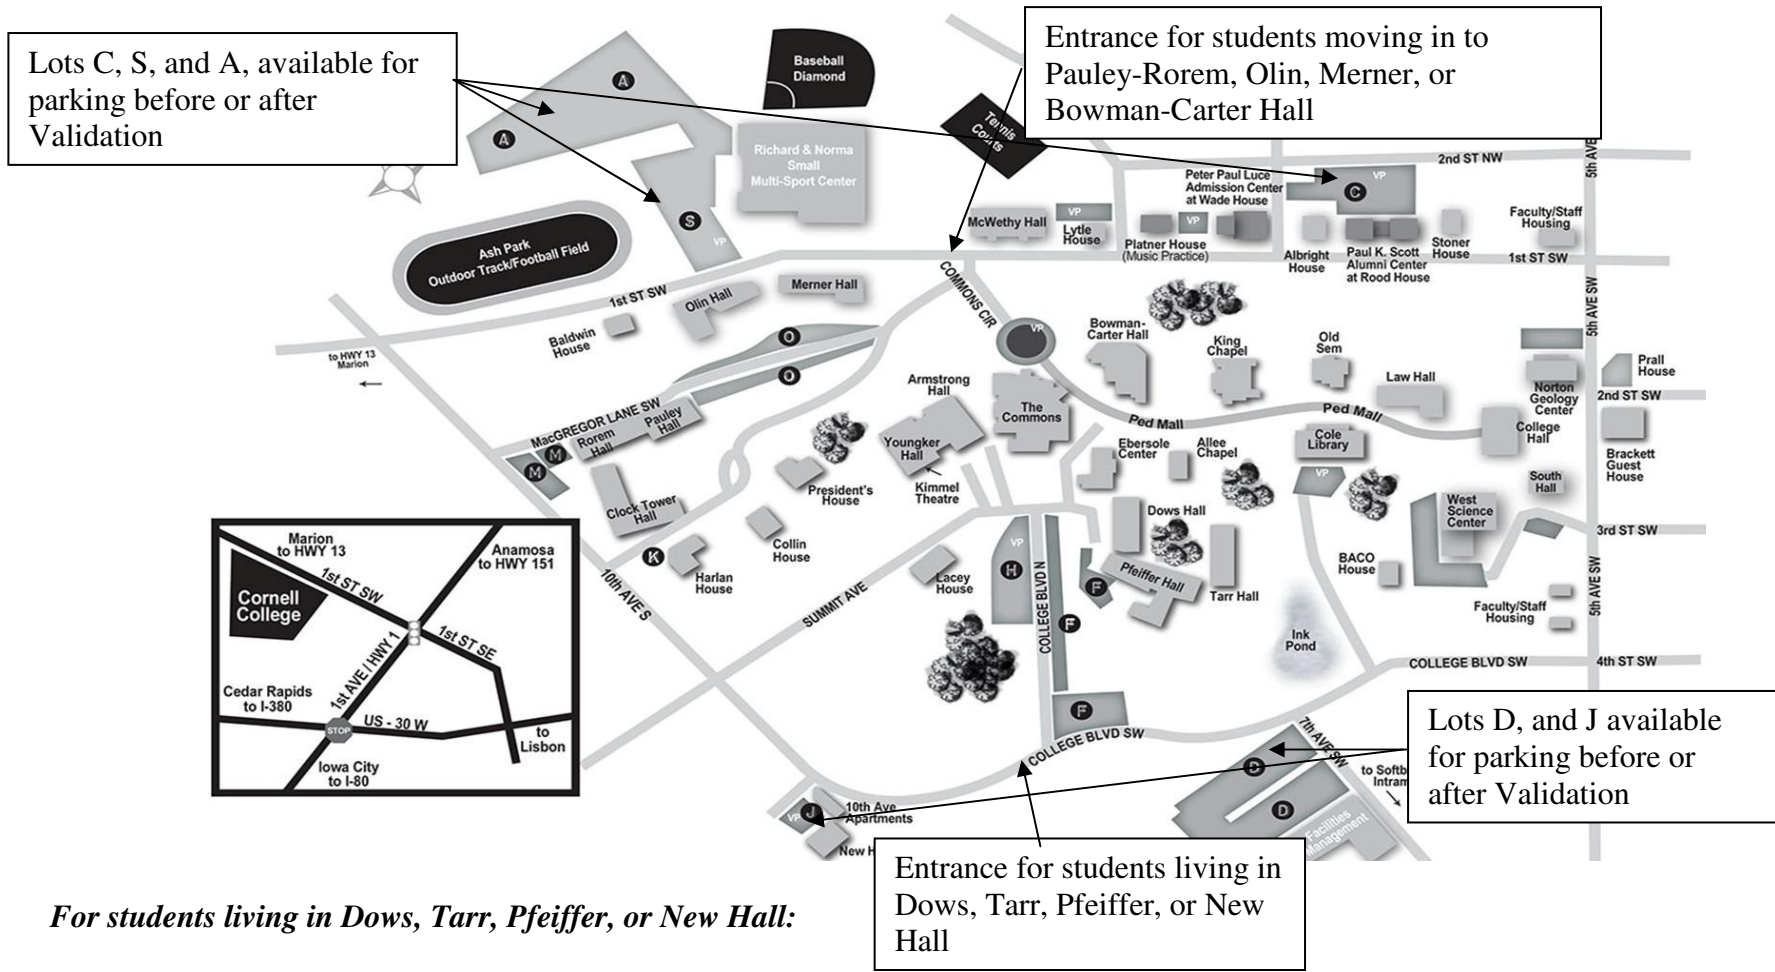

***For students living in Pauley-Rorem, Olin, Merner, and Bowman-Carter Hall:***

Students with last names A-M will go to Validation in the Commons, park in the lot on 2<sup>nd</sup> St NW (behind Scott Alumni Center) or 1<sup>st</sup> Street W (beside the Multi-sport Center)

Students with last names N-Z will move in first and should enter campus from 1<sup>st</sup> Street and then follow staff directions.

***For students living in Dows, Tarr, Pfeiffer, or New Hall:***

Students with last names A-M will go to Validation in the Commons first and should park in Lot D or J when getting to campus. Students with last names N-Z will move in first and should enter campus from College Boulevard and then follow staff directions.