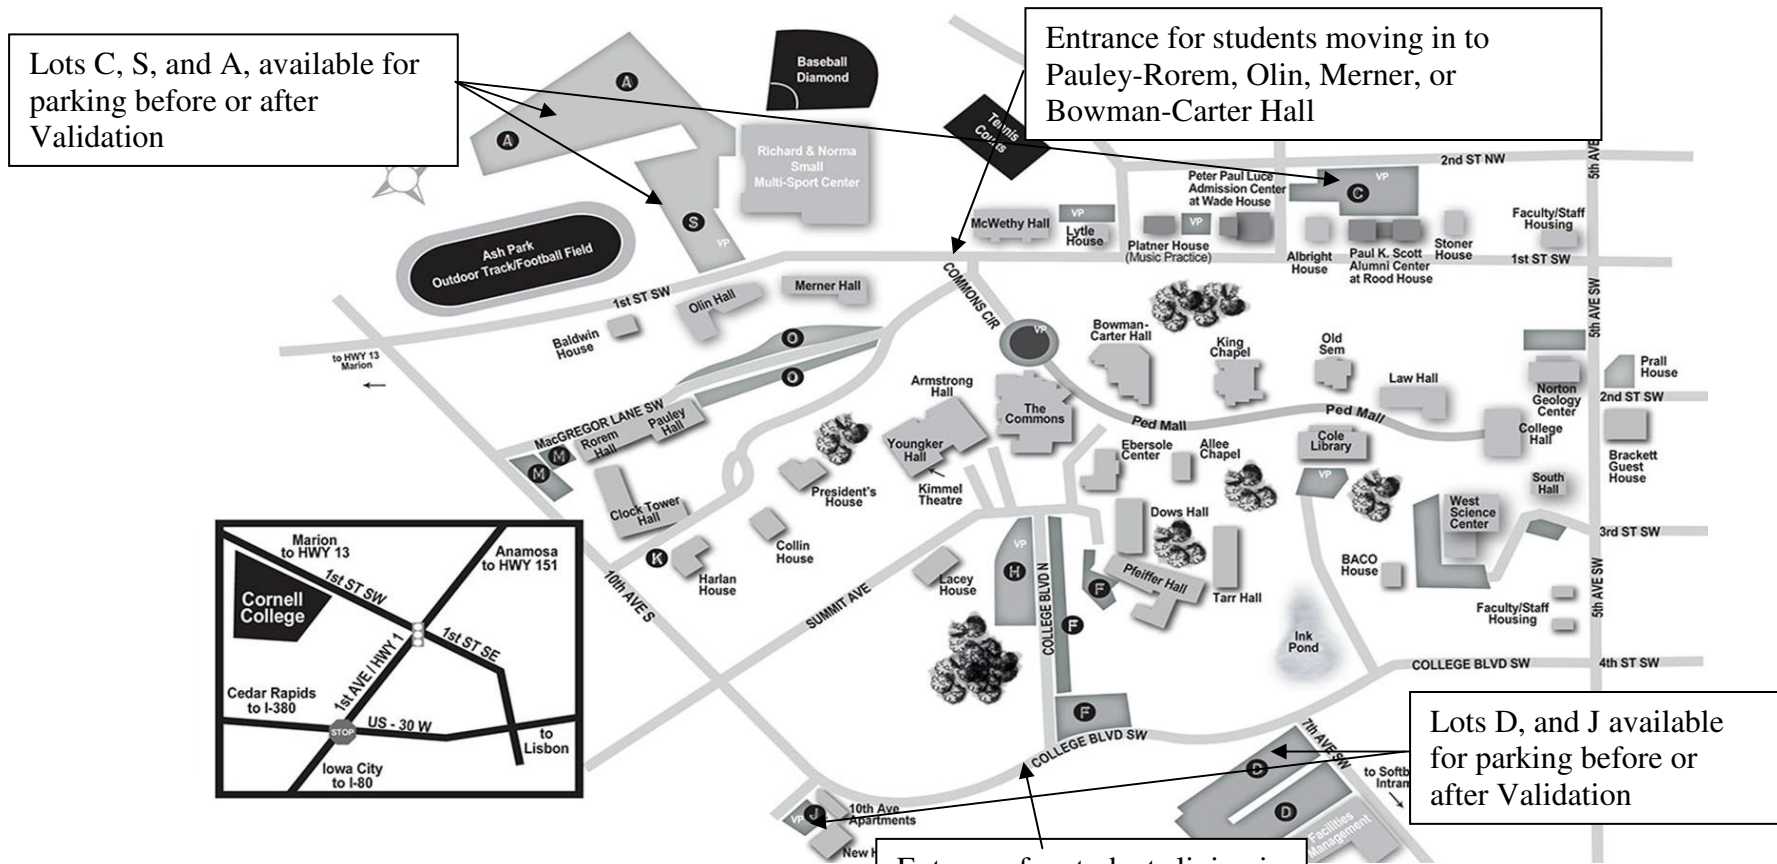

For students living in Pauley-Rorem, Olin, Merner, and Bowman-Carter Hall:

Students with last names A-M will go to Validation in the Commons, park in the lot on 2nd St NW (behind Scott Alumni Center) or 1st Street W (beside the Multi-sport Center)

Students with last names N-Z will move in first and should enter campus from 1st Street and then follow staff directions.

For students living in Dows, Tarr, Pfeiffer, or New Hall:

Students with last names A-M will go to Validation in the Commons first and should park in Lot D or J when getting to campus. Students with last names N-Z will move in first and should enter campus from College Boulevard and then follow staff directions.