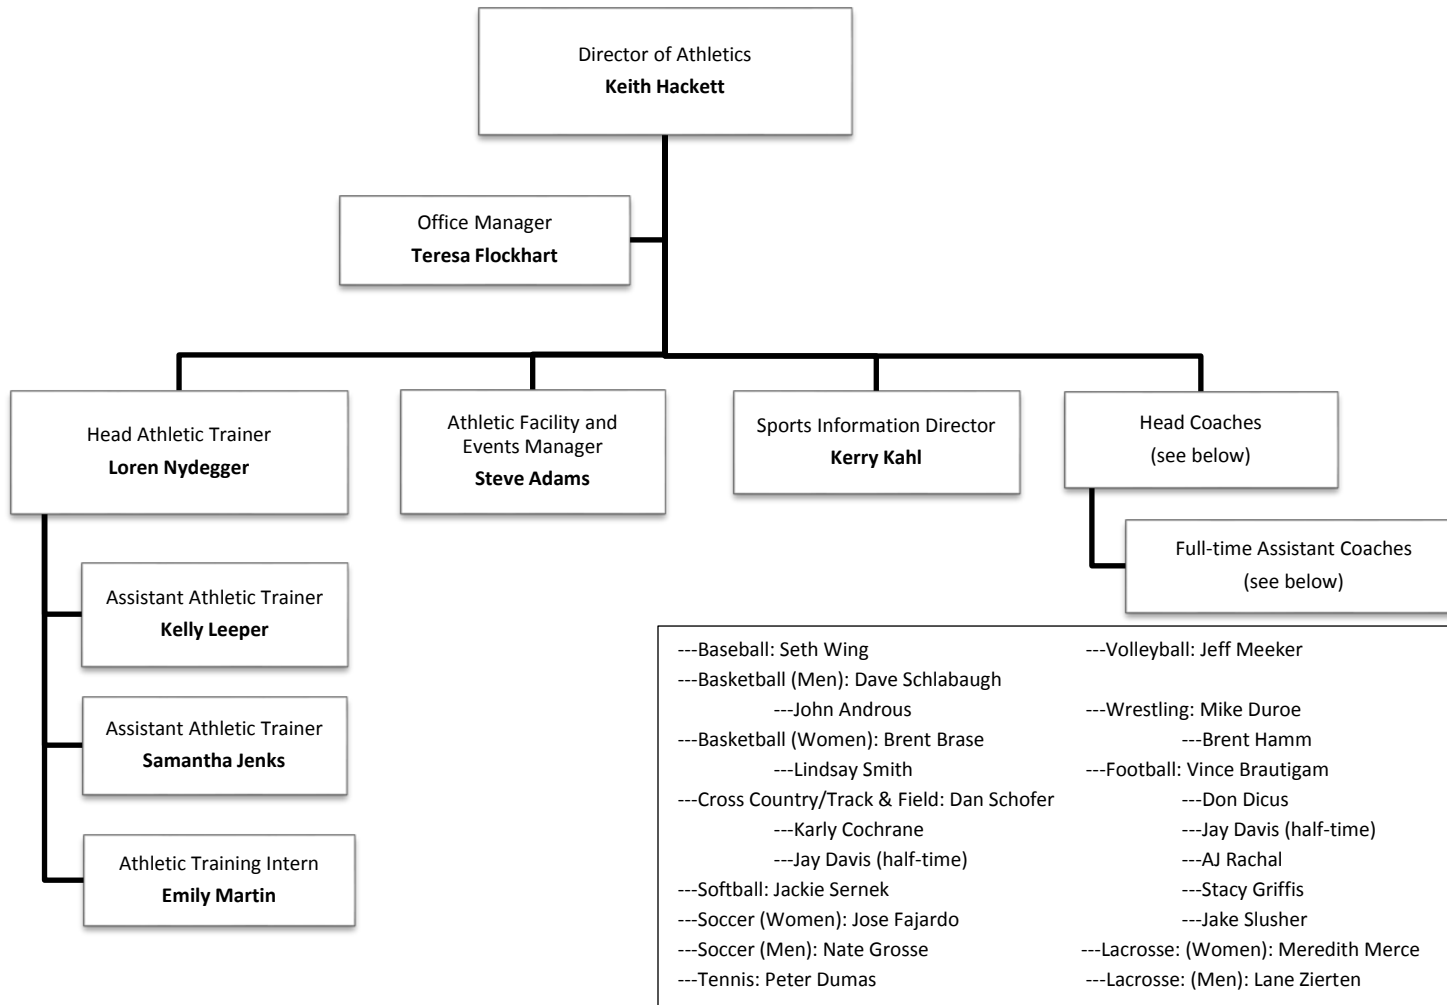

Geology

Rhawn Denniston, *Professor, Chair*
Emily Walsh, *Associate Professor*

History

Michelle Herder, *Associate Professor, Chair*
Robert Givens, *Professor*
M. Philip Lucas, *Professor*
Catherine Stewart, *Professor*
Tyler Carrington, *Visiting Assistant Professor*

Phillip Venticinque, *Associate Professor, Chair*
Devan Baty, *Associate Professor*
John Gruber-Miller, *Professor*
Lynne Ikach, *Chair, Professor*
Michael Mosier, *Assistant Professor*
Marcela Ochoa-Shivapour, *Professor*
Alyssa Selmer, *Assistant Professor*
Rebecca Wines, *Associate Professor*
Tyler Carrington, *Visiting Assistant Professor (History)*

Cornell College

Russell D. Cole Library and Center for Teaching and Learning

Updated 1-2018

Cornell College

Division of Student Affairs

Updated 1-2018

Cornell College

Division of Athletics