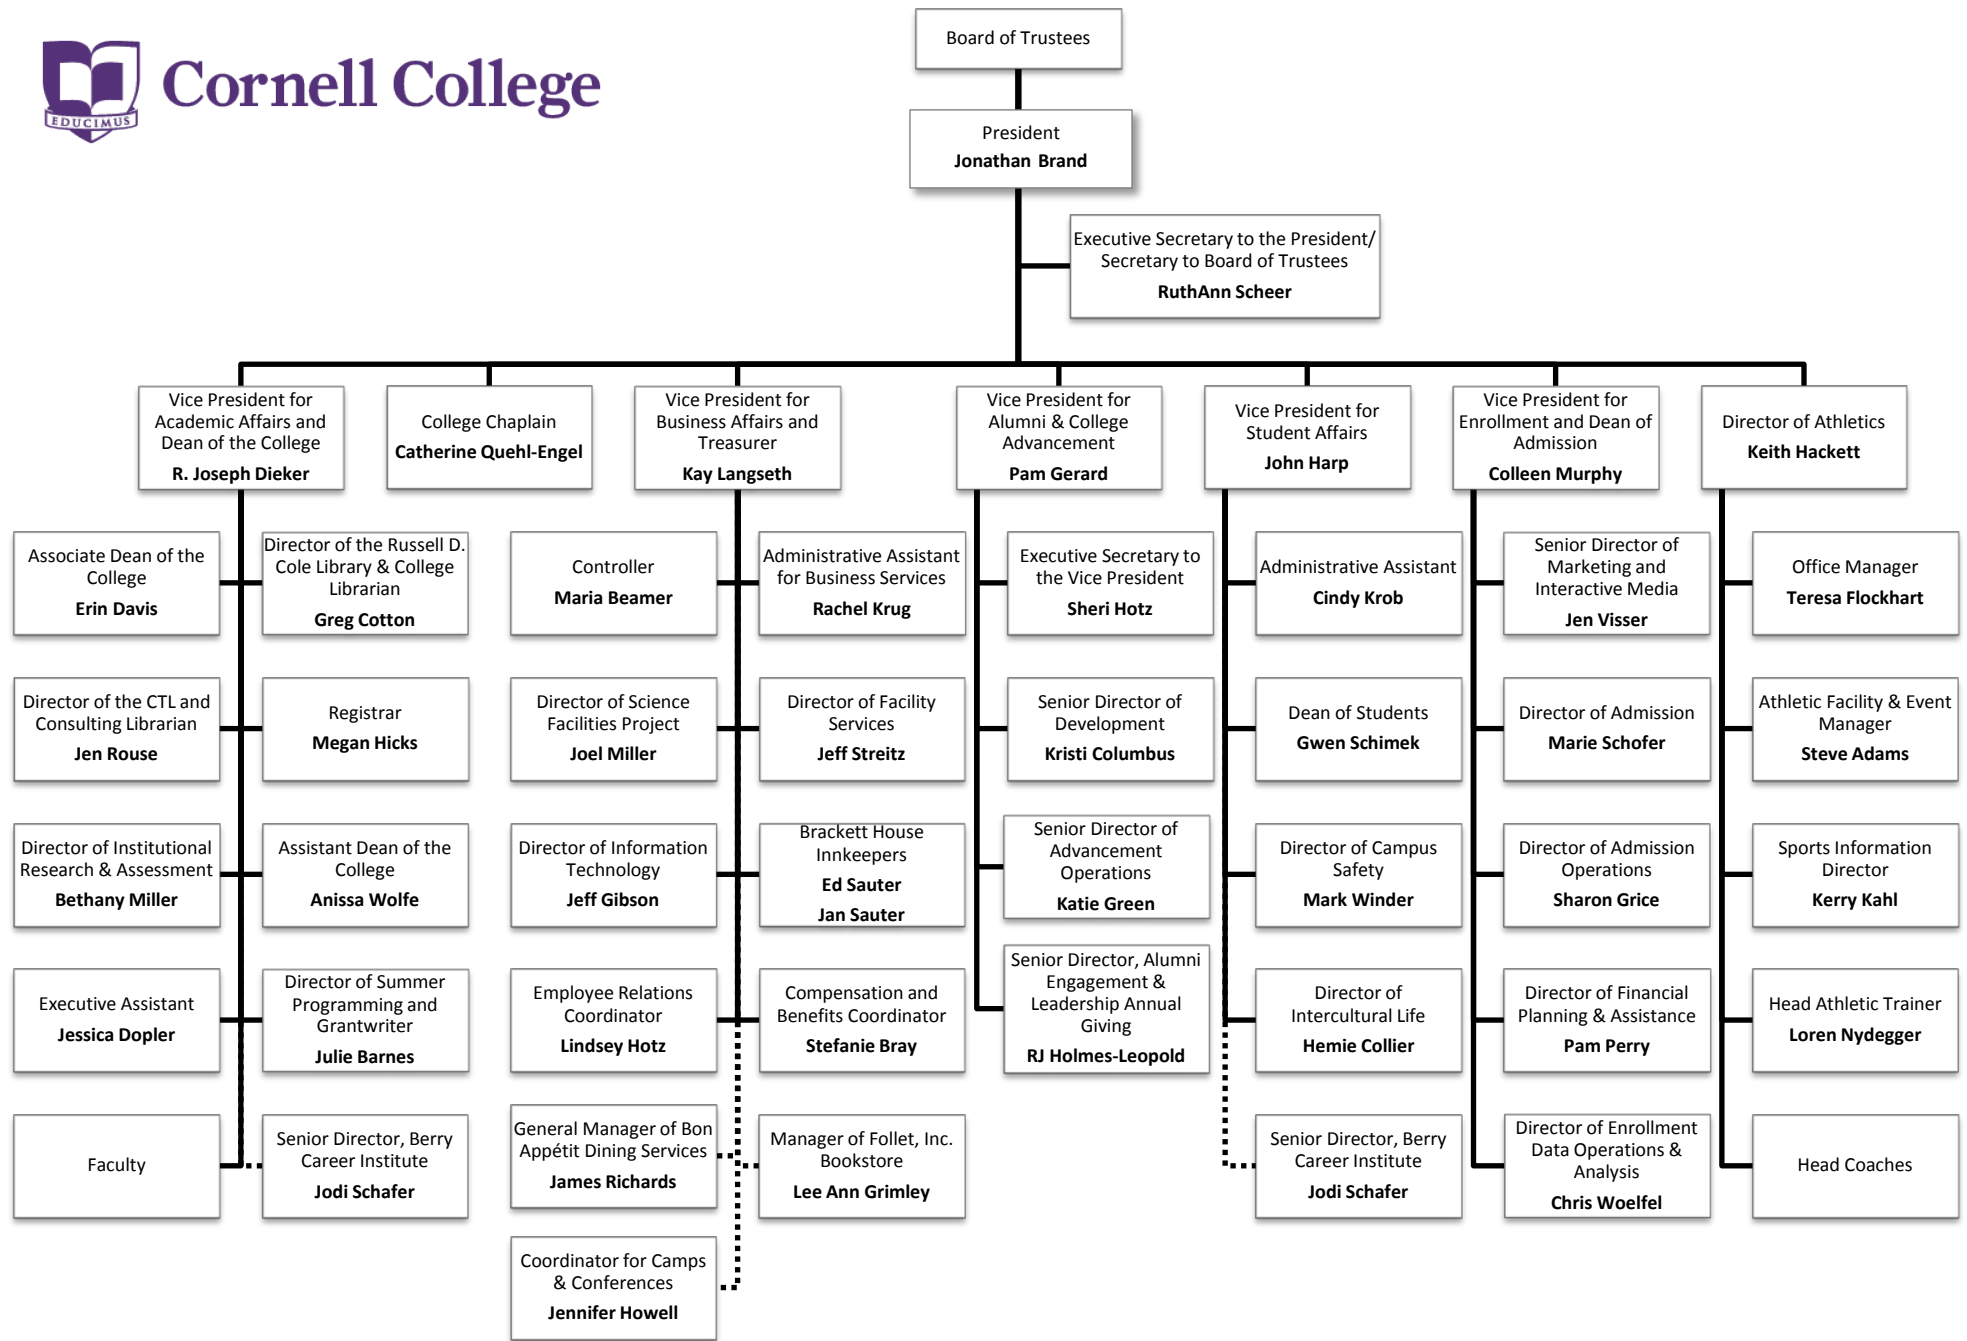

Cornell College

Cornell College

Division of Academic Affairs

Updated 1-2018

Division of Academic Affairs

Art & Art History

Susannah Biondo-Gemmell, *Associate Professor, Chair*
Christina Penn-Goetsch, *Professor*
Anthony Plaut, *Professor*
Sue Coleman, *Gallery Coordinator, Lecturer*
Sandy Dyas, *Lecturer*

Geology

Rhawn Denniston, *Professor, Chair*
Emily Walsh, *Associate Professor*

History

Michelle Herder, *Associate Professor, Chair*
Robert Givens, *Professor*
M. Philip Lucas, *Professor*
Catherine Stewart, *Professor*
Tyler Carrington, *Visiting Assistant Professor*

Phillip Venticinque, *Associate Professor, Chair*
Devan Baty, *Associate Professor*
John Gruber-Miller, *Professor*
Lynne Ikach, *Chair, Professor*
Michael Mosier, *Assistant Professor*
Marcela Ochoa-Shivapour, *Professor*
Alyssa Selmer, *Assistant Professor*
Rebecca Wines, *Associate Professor*
Tyler Carrington, *Visiting Assistant Professor (History)*

Cornell College

Russell D. Cole Library and Center for Teaching and Learning

Updated 1-2018

Cornell College

Division of Student Affairs

Updated 1-2018

Cornell College

Division of Athletics