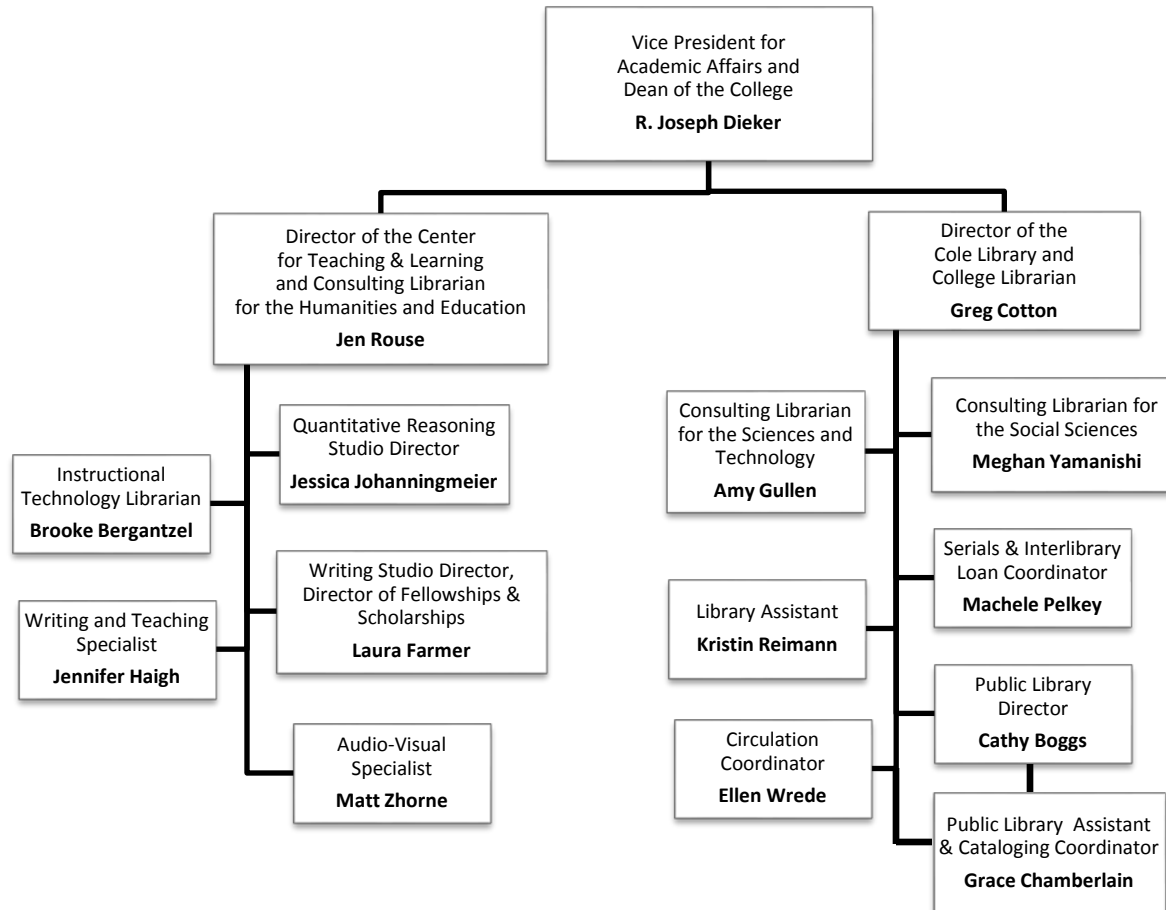

Cornell College

Russell D. Cole Library and Center for Teaching and Learning

Updated 10-2017