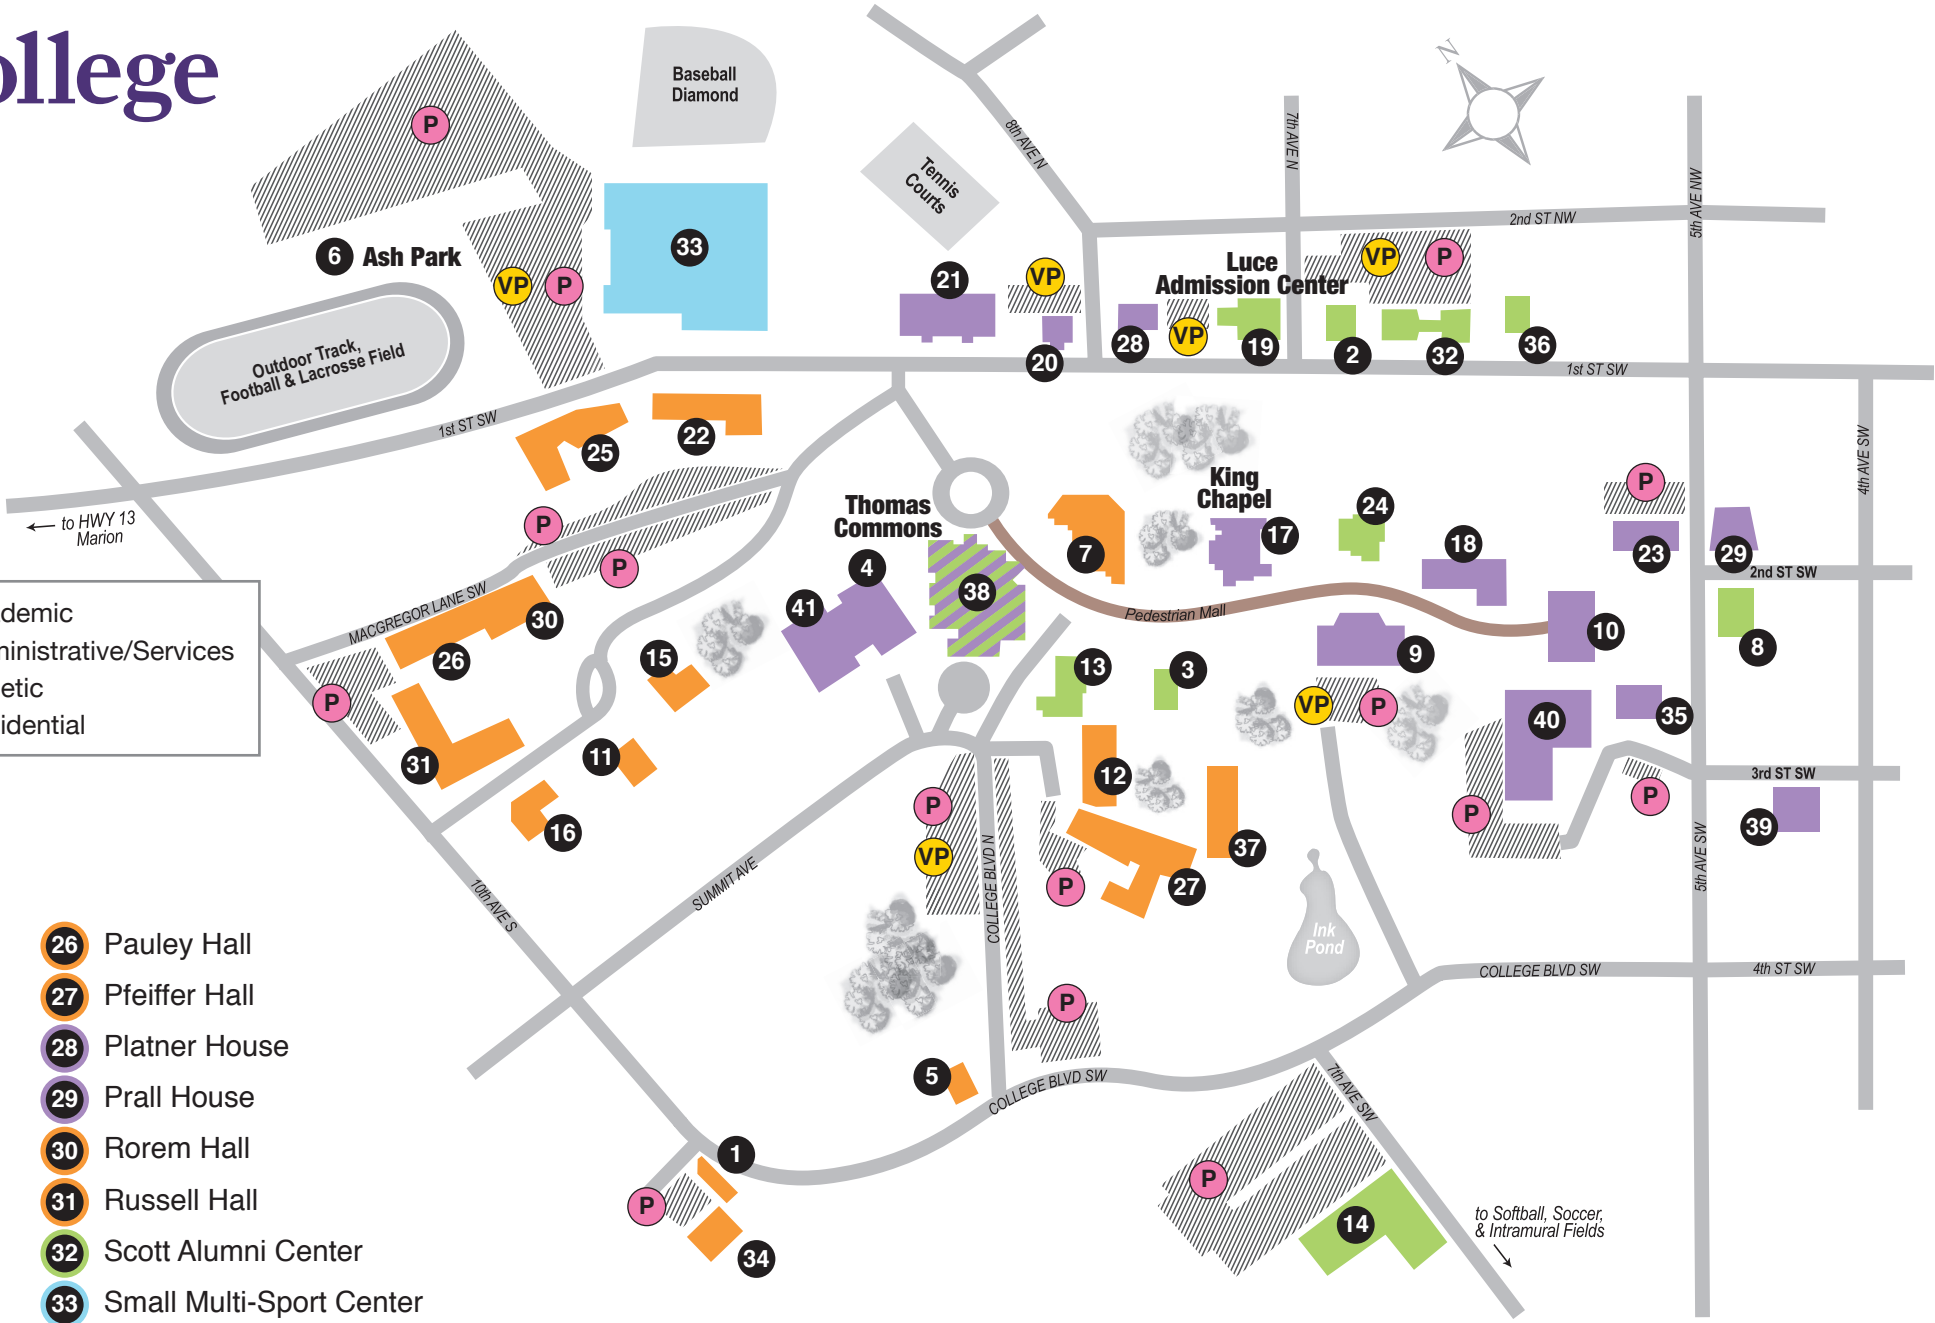

Cornell College

- 1 10th Avenue Apartments
- 2 Albright House
- 3 Allee Chapel
- 4 Armstrong Hall
- 5 Armstrong House
- 6 Ash Park (football, lacrosse, track)
- 7 Bowman-Carter Hall
- 8 Brackett House
- 9 Cole Library
- 10 College Hall
- 11 Collin House
- 12 Dows Hall
- 13 Ebersole Center (health/campus safety)
- 14 Facility Services
- 15 Garner President's House
- 16 Harlan House
- 17 King Chapel
- 18 Law Hall Technology Center
- 19 Luce Admission Center
- 20 Lytle House
- 21 McWethy Hall
- 22 Merner Hall
- 23 Norton Geology Center (Anderson Museum)
- 24 Old Sem
- 25 Olin Hall
- 26 Pauley Hall
- 27 Pfeiffer Hall
- 28 Platner House
- 29 Prall House
- 30 Rorem Hall
- 31 Russell Hall
- 32 Scott Alumni Center
- 33 Small Multi-Sport Center
- 34 Smith Hall
- 35 South Hall
- 36 Stoner House
- 37 Tarr Hall
- 38 Thomas Commons
- 39 Van Etten-Lacey House
- 40 West Science Center
- 41 Youngker Hall (Kimmel Theatre/Berry Lobby)

■ Academic
■ Administrative/Services
■ Athletic
■ Residential

- P Campus Parking
- VP Visitor Parking