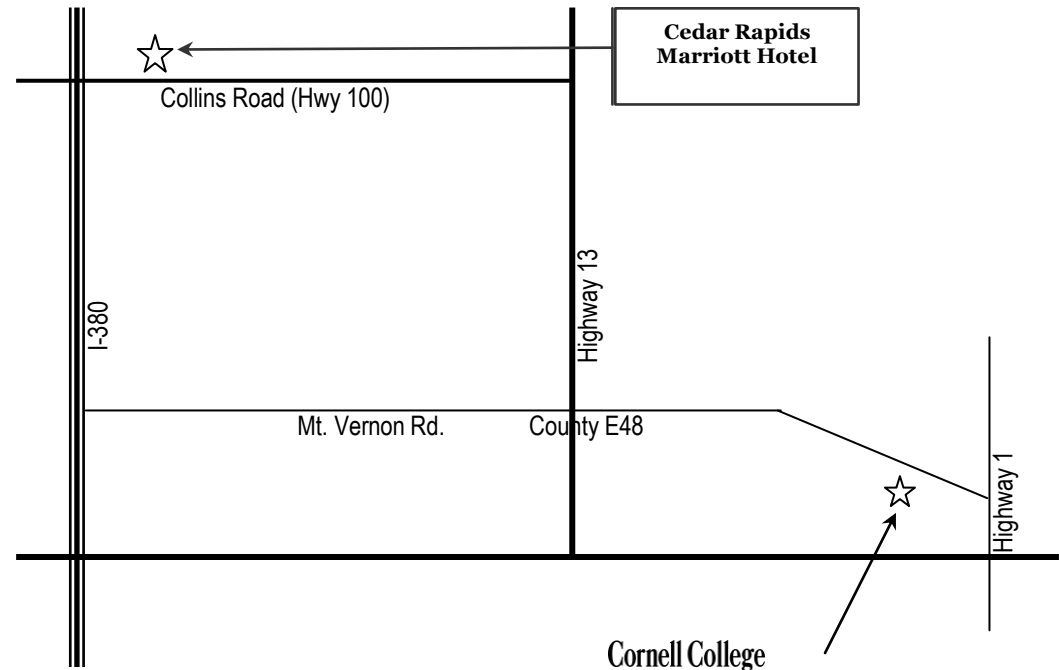

## ***Cedar Rapids Marriott to Cornell College...***

I-380 South to Hwy 30

East (left) on Highway 30 to Mt. Vernon, IA

North (left) on Highway 1 to First Street

West (left) on First Street

Go through downtown until you reach campus

## ***Or...***

Follow Collins Rd./Hwy 100 SE through town until Hwy 13

South (right) on Hwy 13

East (left) on Mt. Vernon Road and follow to campus, **OR**

Continue south on Hwy 13 to Hwy 30

(follow directions above)

**CEDAR RAPIDS MARRIOTT HOTEL to/from CORNELL COLLEGE**